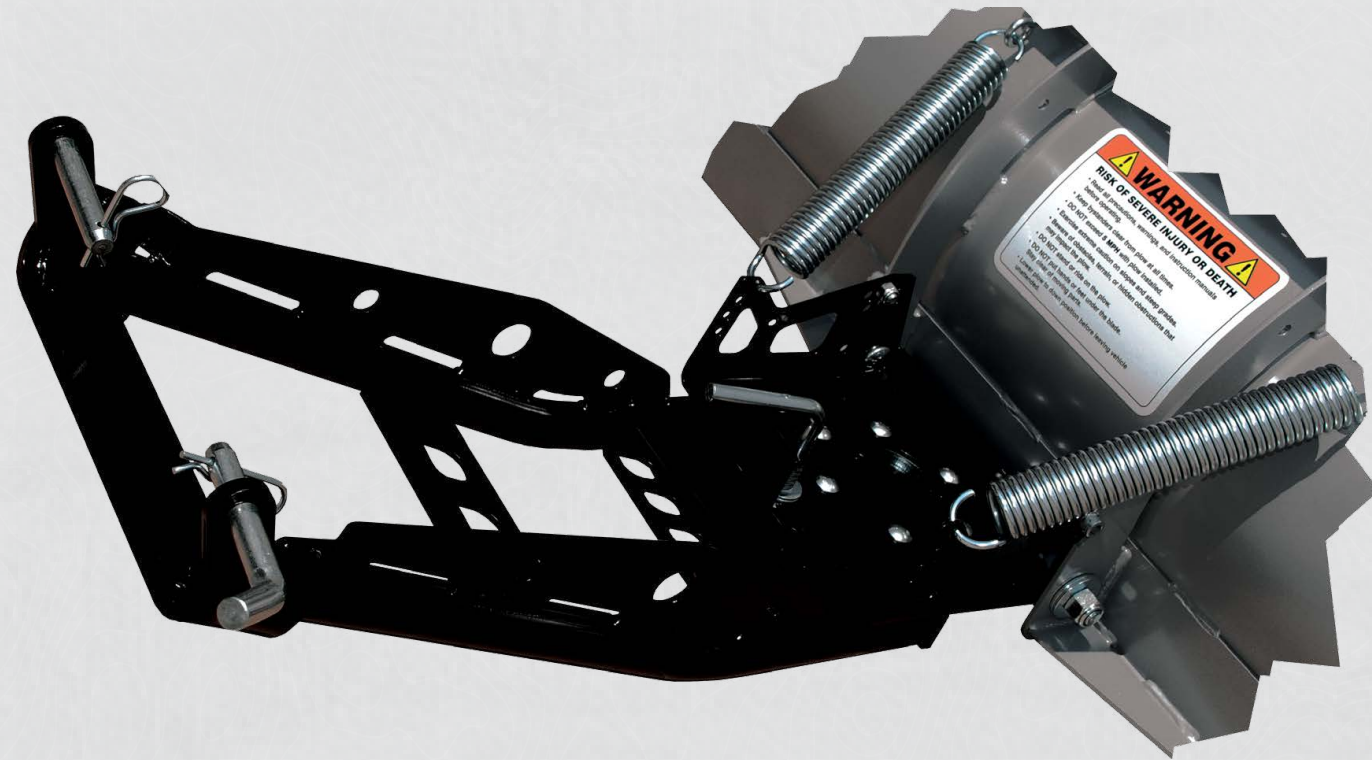

UTV PLOW MOUNTS

APPLICATION	Year	Notes	Mount Kit WPS#	List	Push tube WPS#	List
ARCTIC-CAT						
500 Prowler HDX	'14-15		10-5370	$89.95	10-5635	$259.95
550 Prowler	'09-14		10-5370	89.95	10-5635	259.95
650 Prowler 500 Prowler	'06-09		10-5370	89.95	10-5635	259.95
700 Prowler HDX	'11-15		10-5370	89.95	10-5635	259.95
700 Prowler	'08-14		10-5370	89.95	10-5635	259.95
1000 Prowler	'08-14		10-5370	89.95	10-5635	259.95
1000 Wildcat Trail	'15		10-5610	81.95	10-5000	229.95
CAN-AM						
800 Commander	'10-15		10-5275	$89.95	10-5635	$259.95
1000 Commander	'10-15		10-5275	89.95	10-5635	259.95
CF MOTO						
UFORCE 800	'13-15		10-5600	$89.95	10-5635	$259.95
HONDA						
500 Pioneer	'15		10-5615	$89.95	10-5635	$259.95
700 MUV Big Red 4x4	'09-13	A,C	10-5375	89.95	10-5635	259.95
700 Pioneer	'14-15	C	10-5495	89.95	10-5635	259.95
700-4 Pioneer	'14-15	C	10-5495	89.95	10-5635	259.95
JOHN DEERE						
Gator HPX	'04-14		10-5545	$89.95	10-5635	$259.95
Gator XUV 550	'12-14		10-5455	89.95	10-5635	259.95
Gator XUV 550 S4	'12-14		10-5455	89.95	10-5635	259.95
Gator XUV 620i	'07-10		10-5545	89.95	10-5635	259.95
Gator XUV 625i	'11-14		10-5395	89.95	10-5635	259.95
Gator XUV 825i	'11-14		10-5395	89.95	10-5635	259.95
Gator XUV 850D	'07-10		10-5545	89.95	10-5635	259.95
Gator XUV 855D	'11-14		10-5395	89.95	10-5635	259.95
Gator XUV 855D S4	'11-14		10-5395	89.95	10-5635	259.95
KAWASAKI						
600 Mule	'05-15	E,**	10-5470	$89.95	10-5635	$259.95
610 Mule	'05-15	E,**	10-5470	89.95	10-5635	259.95
750 Teryx	'08-13	**	10-5250	89.95	10-5635	259.95
750 Teryx 4	'12-13	**	10-5250	89.95	10-5635	259.95
800 Teryx	'14-15	**	10-5250	89.95	10-5635	259.95
800 Teryx 4	'14-15	**	10-5250	89.95	10-5635	259.95
3000 Mule 2x4	'01-08		10-5400	89.95	10-5635	259.95
3010 Mule 4x4	'01-08		10-5400	89.95	10-5635	259.95
4000 Mule 2x4	'09-15		10-5365	89.95	10-5635	259.95
4010 Mule 4x4	'09-15		10-5365	89.95	10-5635	259.95
4010 Mule Diesel 4x4	'09-14		10-5365	89.95	10-5635	259.95
Mule Pro FXT	'15	C	10-5620	89.95	10-5635	259.95
KUBOTA						
RTV500 / RTV400ci	'08-Current		10-5295	$89.95	10-5635	$259.95
RTV900 (with Front 1-1/4 Receiver)	'04-08		10-5295	89.95	10-5635	259.95
RTV900 (with Front 2 Receiver)	'09-Current		10-5420	89.95	10-5635	259.95
RTV1100	'07-Current		10-5295	89.95	10-5635	259.95
RTV1140 (with Front 1-1/4 Receiver)	'04-08		10-5295	89.95	10-5635	259.95
RTV1140 (with Front 2 Receiver)	'09-Current		10-5420	89.95	10-5635	259.95
RTV-X Series (900, 1100C, 1120D)	Current		10-5420	89.95	10-5635	259.95