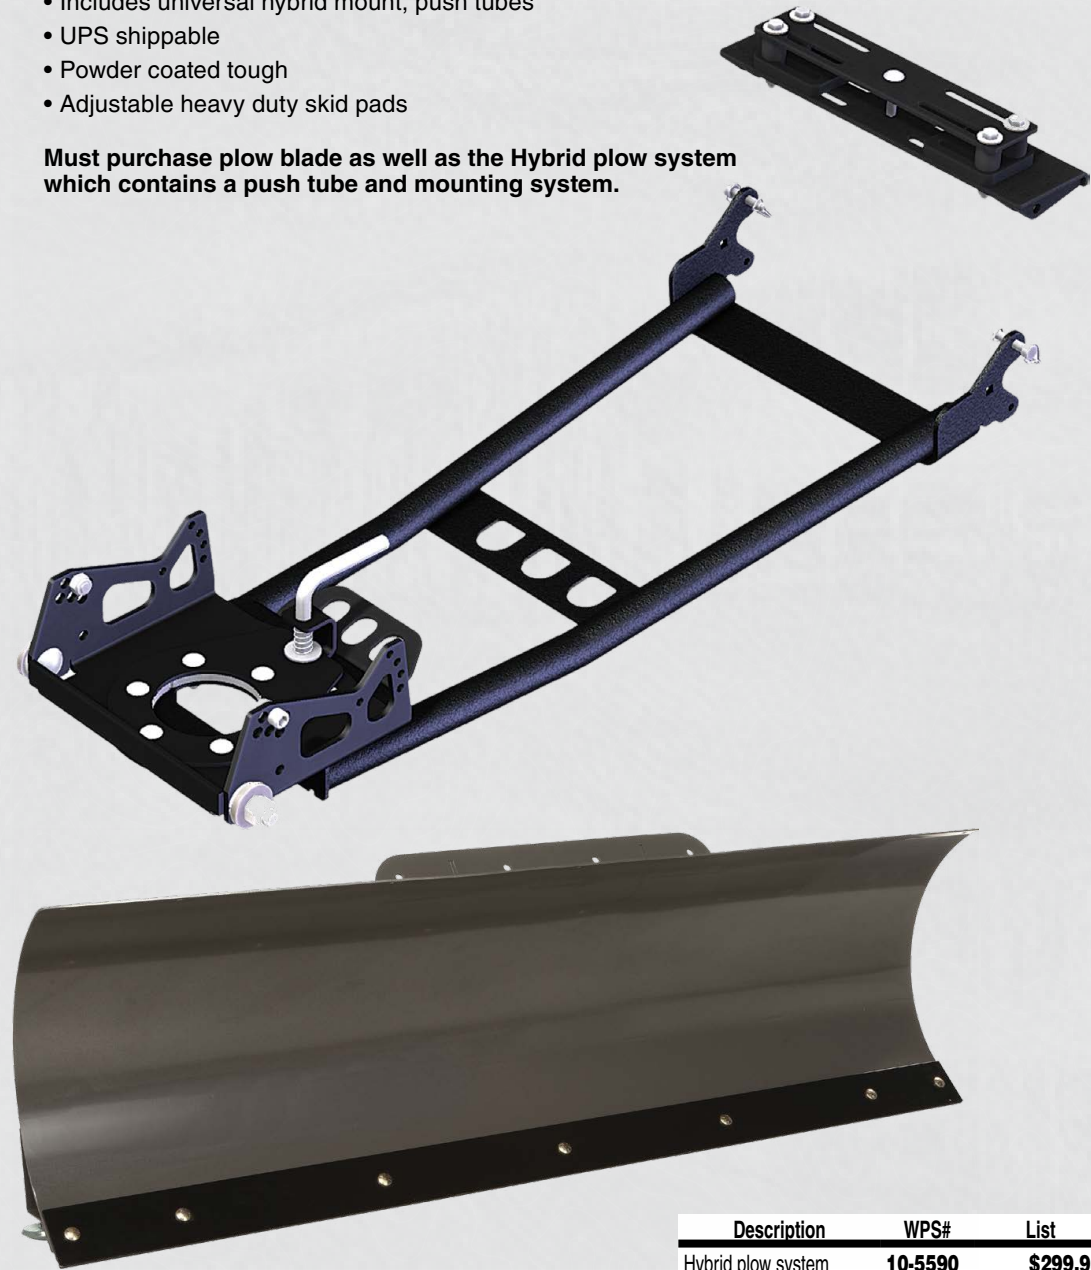

HYBRID PLOW SYSTEM

The Hybrid system is designed from the ground up to have all the best features in one complete simple package that will work with about 90% of ATV's on the market. Our ATV plow system is engineered as a lower mount System that transfers the forces from plowing to your ATV's frame where it belongs. All plow components are powder coated tough for the best finish available.

- Requires a winch for lifting
- Includes universal hybrid mount, push tubes
- UPS shippable
- Powder coated tough
- Adjustable heavy duty skid pads

Must purchase plow blade as well as the Hybrid plow system which contains a push tube and mounting system.

Description	WPS#	List
Hybrid plow system	10-5590	$299.95
48" Straight blade	10-5048	205.95
54" Straight blade	10-5054	224.95
REPLACEMENT PARTS		
Hybrid mount kit	10-5515	$75.95