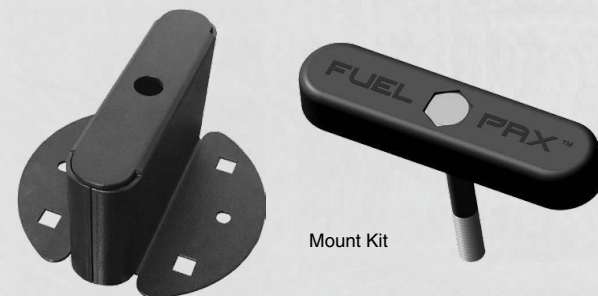

Mount Kit

Description	Dimensions	WPS#	List
1.5 Gallon	14" Wide x 14" Tall x 3.5" Thick	451-1015	$49.95
2.5 Gallon	14" Wide x 19.75" Tall x 3.5" Thick	451-1025	$59.95
3.5 Gallon	14" Wide x 21.25" Tall x 4.5" Thick	451-1035	$69.95
4.5 Gallon	14" Wide x 26.75" Tall x 4.5" Thick	451-1045	$79.95
Mount Kit*	Sold Separately	451-1090	$19.95

*Note: Roto Pax brand mount kits can be used with OPEN TRAIL brand Fuel Pax.