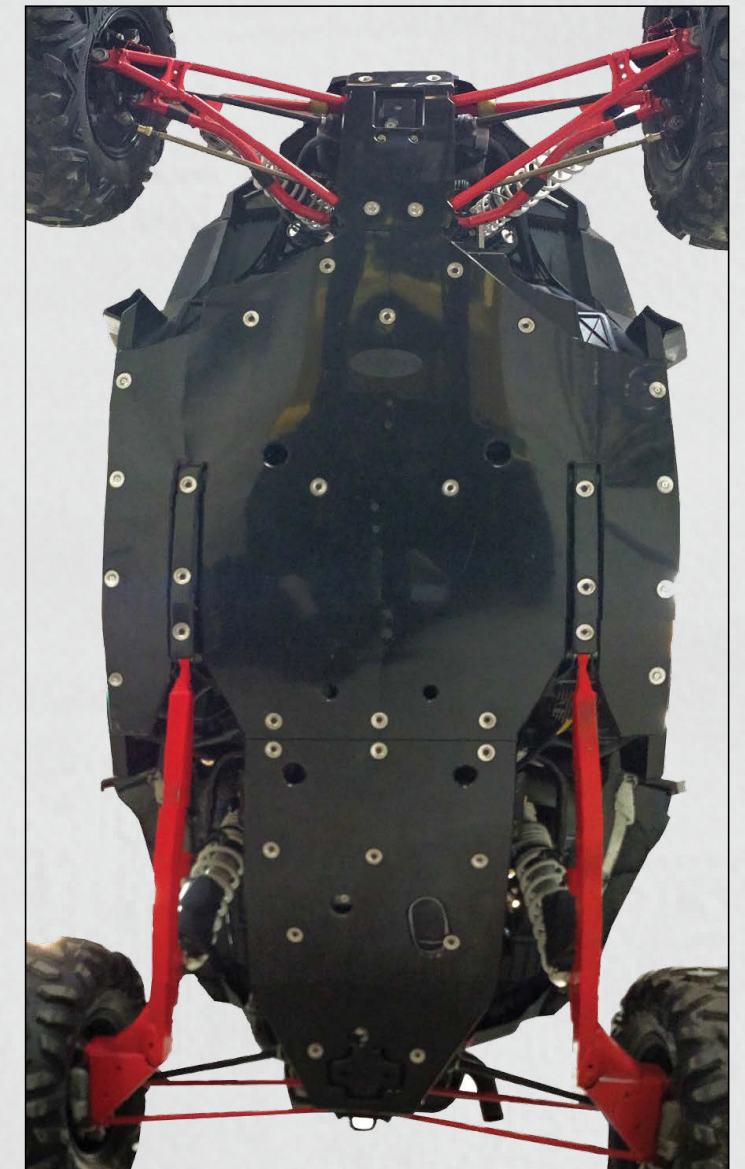

◇ BODY & ACCESSORIES

SKID PLATES

- They are manufactured from UHMW material which is significantly lighter and more durable than aluminum
- They have a very low level of friction with outstanding impact strength
- All Hardware is included for installation
- Made from 1/2" thick material
- UPS shippable

Application	Year	WPS#	List
POLARIS			
RZR 570	'12-15	28-47500	$489.95
RZR 800	'08-14	28-47501	499.95
RZR 800 4	'10-14	28-47502	599.95
RZR 900 XP	'11-14	28-47503	499.95
RZR 900 XP4	'11-14	28-47504	549.95
RZR 900 TRAIL/S	'15	28-47505	699.95
RZR 1000 XP	'14-15	28-47506	599.95
RZR 1000 XP4	'14-15	28-47507	699.95
CAN AM			
Maverick	'14-15	28-47508	$649.95
Maverick Max	'14-15	28-47509	749.95
Maverick XDS	'15	28-47510	659.95
Maverick Max XDS	'15	28-47511	749.95

OPEN TRAIL MIRROR

- Functions as a side mirror or an interior mirror
- Comes with 1.5", 1.75" and 2.0" clamps
- 4.5" X 8.0"

Description	WPS #	List
Universal Mirror	56-8000	$18.95