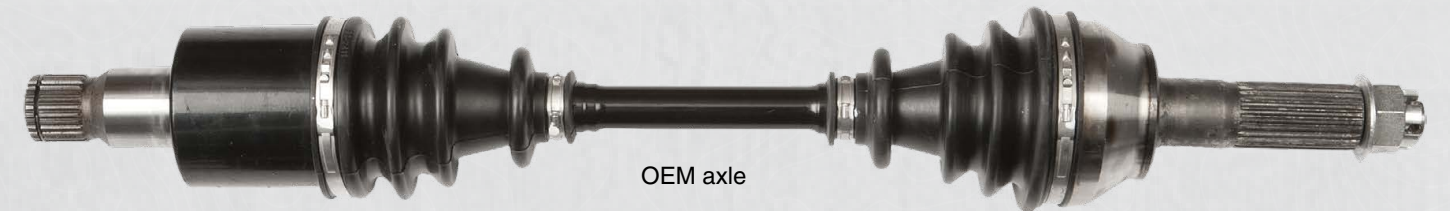

- 100% MADE IN USA
- Pushes snow straight ahead or to the sides up to 25 degrees
- Measures 16" Tall
- Fully-adjustable blade skids with bolt-on brackets
- Heavy duty 3"-diameter grade-50 steel skid plates
- Blade constructed of 11 ga steel
- 3/16" grade 50 ribbing for a strong bolt-up to the swivel tube
- Powder coated for supreme durability
- 2-Sided 3/16" x 3.00" grade 50 steel wear bar
- Wear bar attached with heavy duty grade 8 bolts
- Complete installation instructions included
- All mounting hardware included

made in
U.S.A. **TAPERED BLADE**

- Rolls snow off to the side, great for continuous plowing of long driveways and paths
- Includes a 7" high 2-ply top rubber flap
- 100% MADE IN USA
- Pushes snow straight ahead or to the sides up to 25 degrees
- Measures 24.5" tall on the high side, 16.6" tall on the short side and 60" wide
- Fully-adjustable blade skids with bolt-on brackets
- Heavy duty 3"-diameter grade-50 steel skid plates
- Blade constructed of 11 ga steel
- 3/16" grade 50 ribbing for a strong bolt-up to the swivel tube
- Powder coated dark metallic silver for supreme durability
- 2-Sided 3/16" x 3.00" Grade 50 steel wear bar
- Wear bar attached with heavy duty grade 8 bolts
- Complete installation instructions included
- All mounting hardware included

ROLL CAGE MOUNTS

- A-Pillar (front angled) mount for single LED lights
- Vertical and Horizontal mounts for single LED's, flags, etc.
- Sold individually

A-Pillar

Horizontal

Vertical

AXLES

FRONT AXLES

- Larger diameter inside and outside CV Joints (outside housing and Inside components) 15 –22% Larger
- Larger diameter Axle Shaft
- Larger axle swing angles – 45 degrees up to 47 degrees
- Heat treated (hardened) internal components for strength and longer life durability
- Chromalloy 42
- Precision cnc machined internal components for function and fit
- Available in OEM length